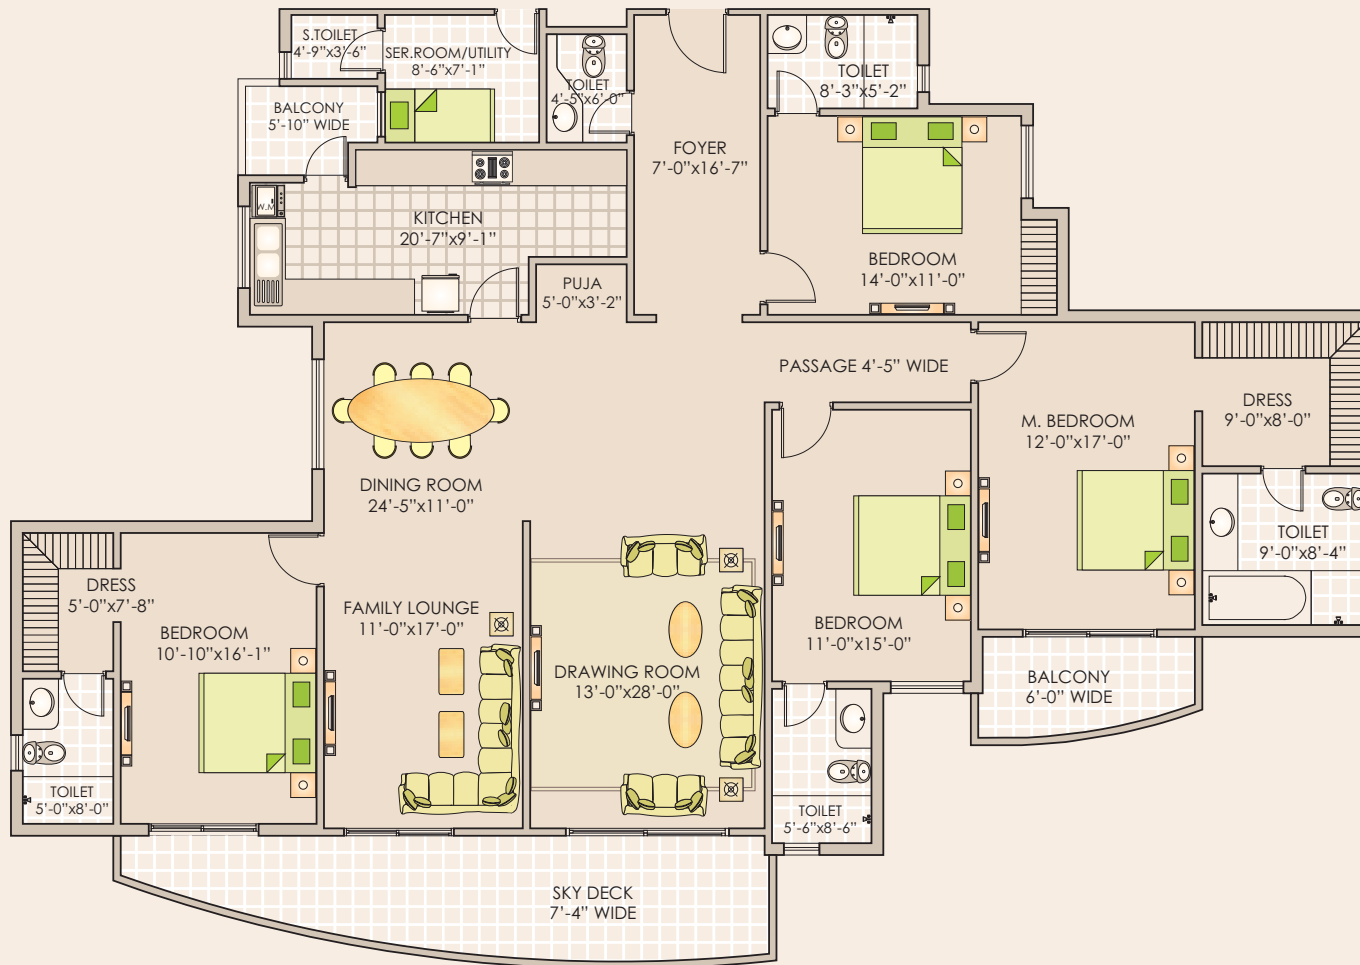

TYPE - M  
 SUPER AREA: 3395 SQ. FT.  
 315.52 SQ. M

---

4 BEDROOMS + 4 TOILETS

1 SQ. MTR. = 10.764 SQ. FT.  
 NOT TO SCALE. INDICATIVE ONLY.