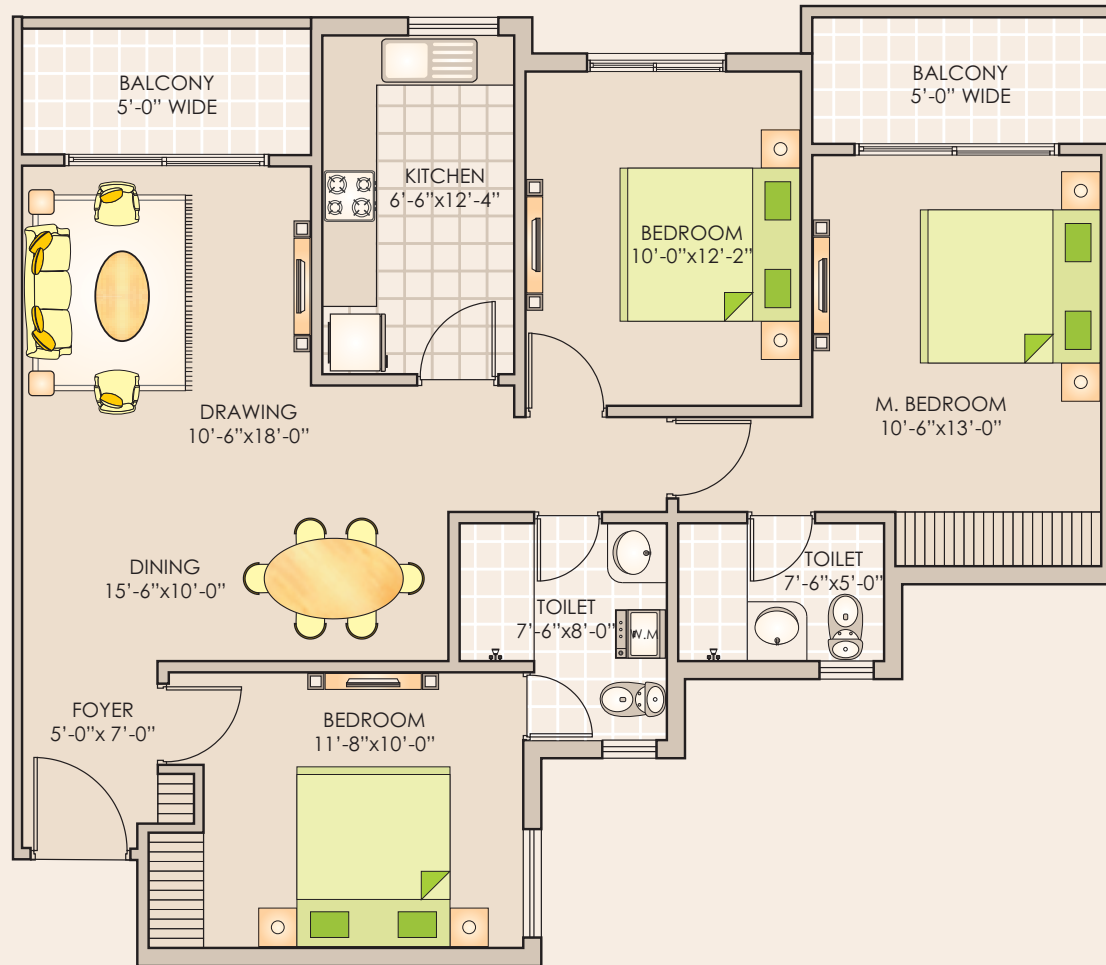

TYPE-L

SUPER AREA: 1395 SQ.FT.

129.64 SQ.M

3 BEDROOMS + 2 TOILETS

1 SQ.MTR. = 10.764 SQ.FT.
NOT TO SCALE. INDICATIVE ONLY.