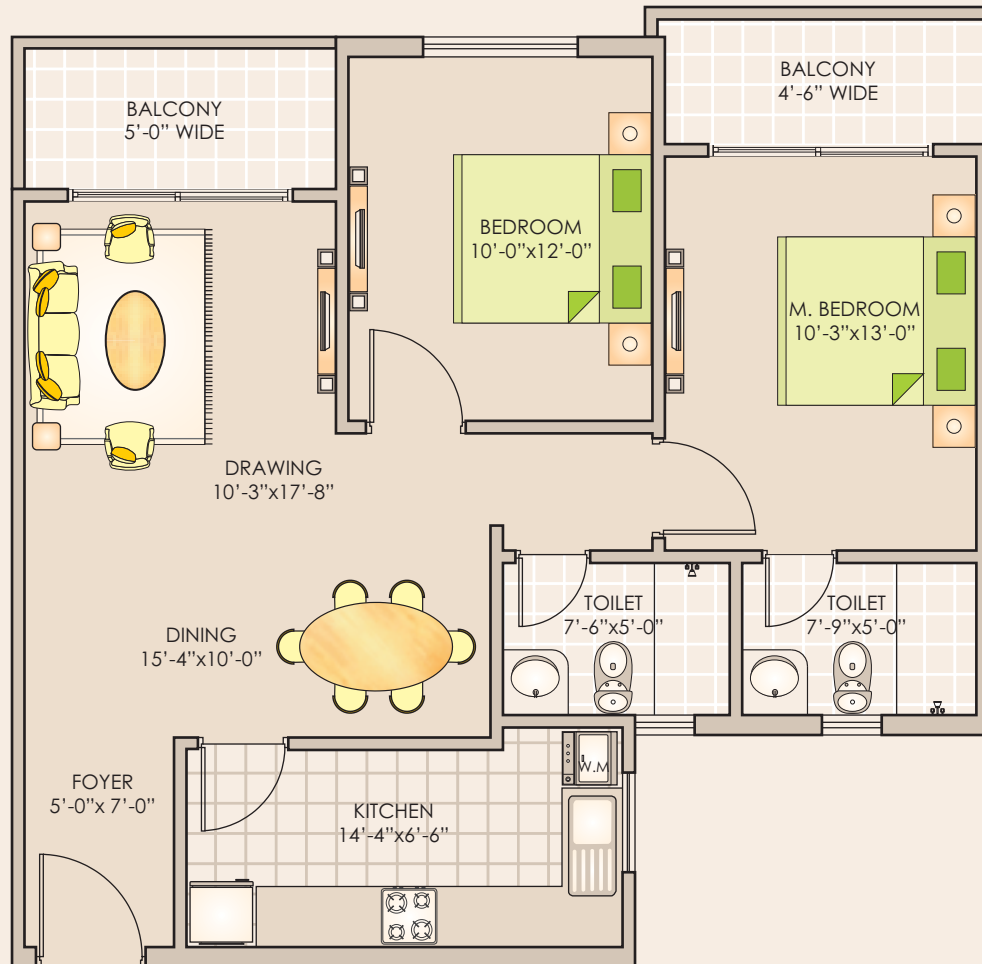

# TYPE-K

SUPER AREA: 1140 SQ.FT.

105.94 SQ.M

## 2 BEDROOMS + 2 TOILETS

1 SQ.MTR. = 10.764 SQ.FT.  
NOT TO SCALE. INDICATIVE ONLY.