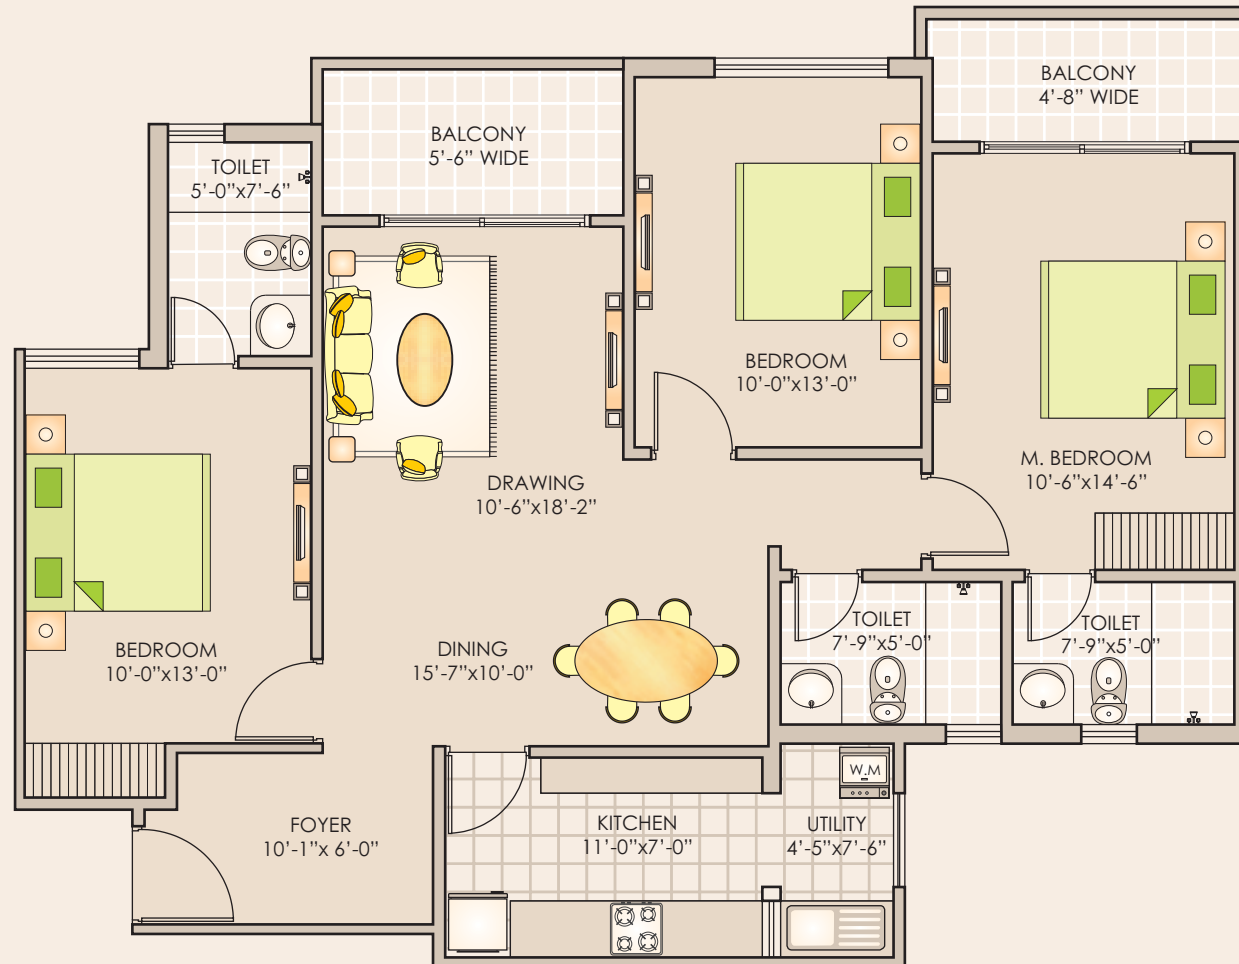

# TYPE-H

SUPER AREA: 1490 SQ.FT.  
138.47 SQ.M

## 3 BEDROOMS + 3 TOILETS

1 SQ.MTR. = 10.764 SQ.FT.  
NOT TO SCALE. INDICATIVE ONLY.