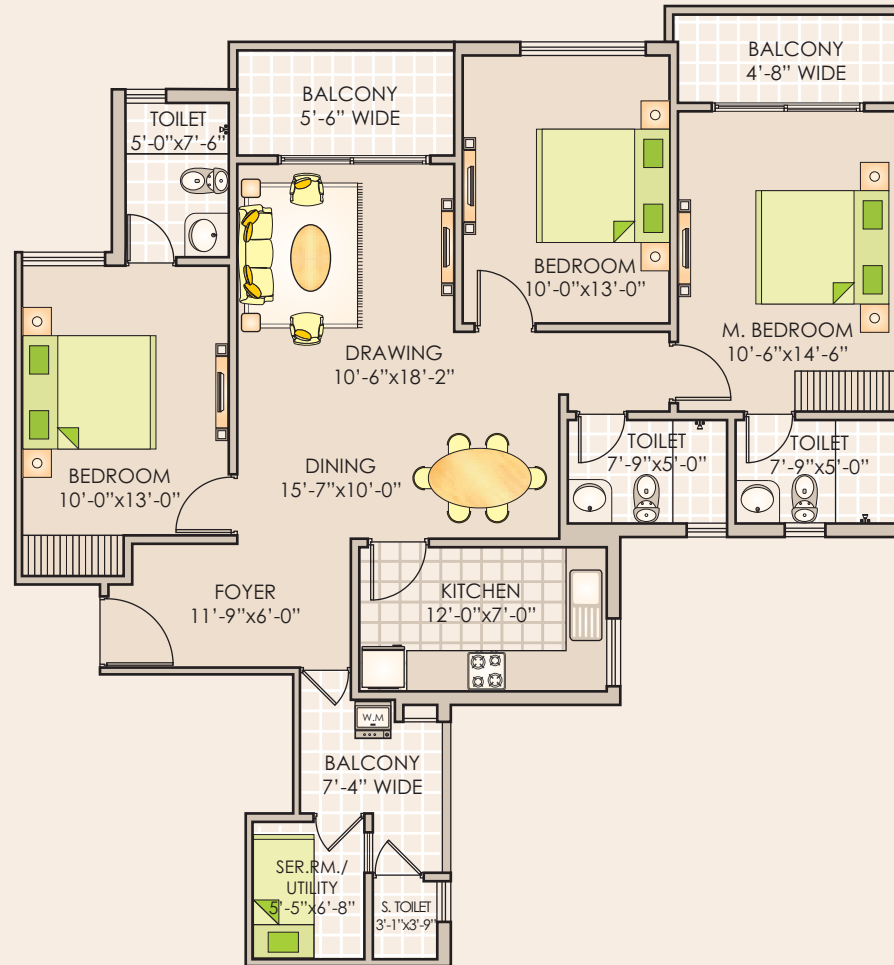

TYPE-G

SUPER AREA: 1595 SQ.FT.
148.23 SQ.M

3 BEDROOMS + 3 TOILETS

1 SQ.MTR. = 10.764 SQ.FT.
NOT TO SCALE. INDICATIVE ONLY.