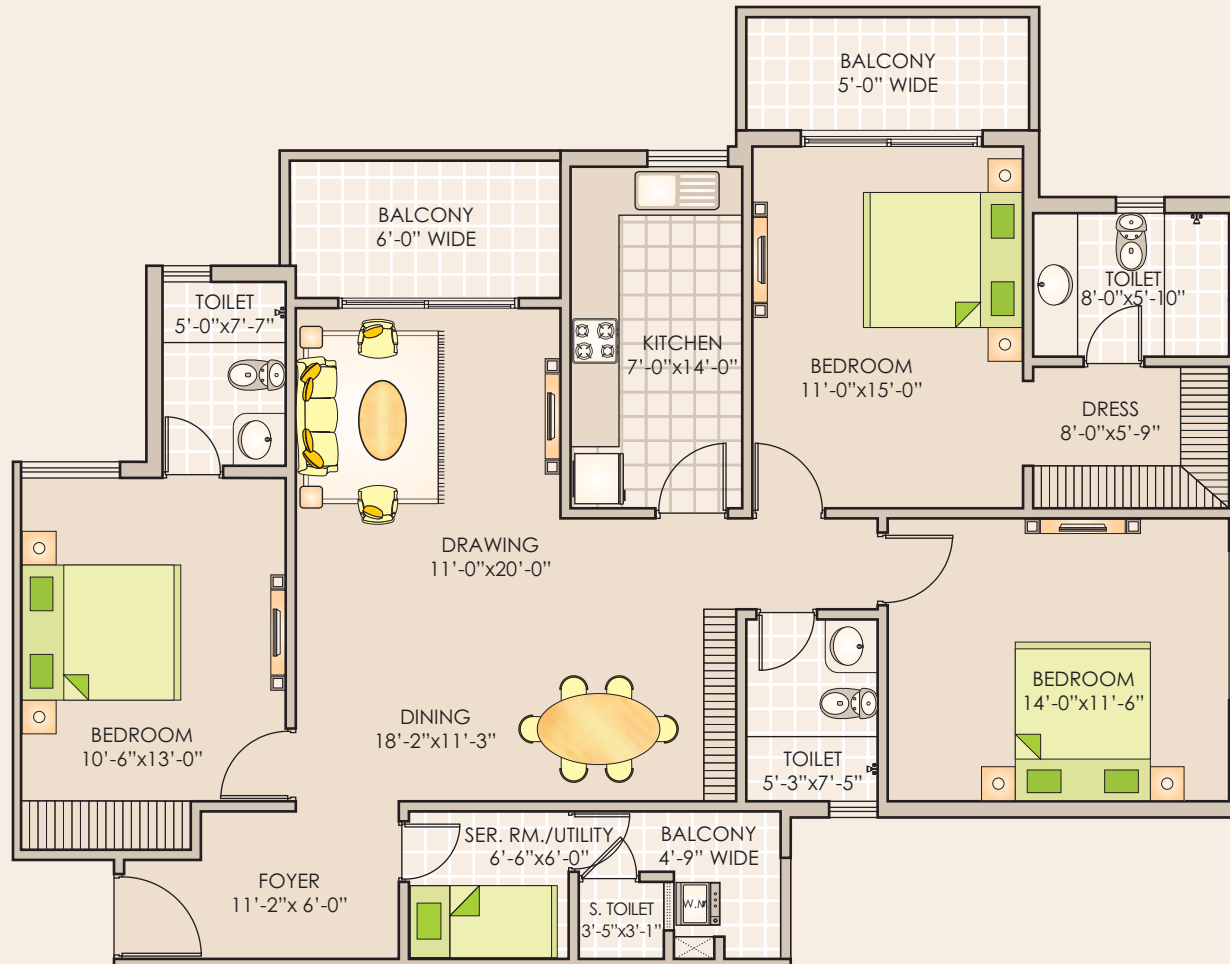

# TYPE - E

SUPER AREA: 1825 SQ. FT.  
169.61 SQ. M

## 3 BEDROOMS + 3 TOILETS

1 SQ. MTR. = 10.764 SQ. FT.  
NOT TO SCALE. INDICATIVE ONLY.